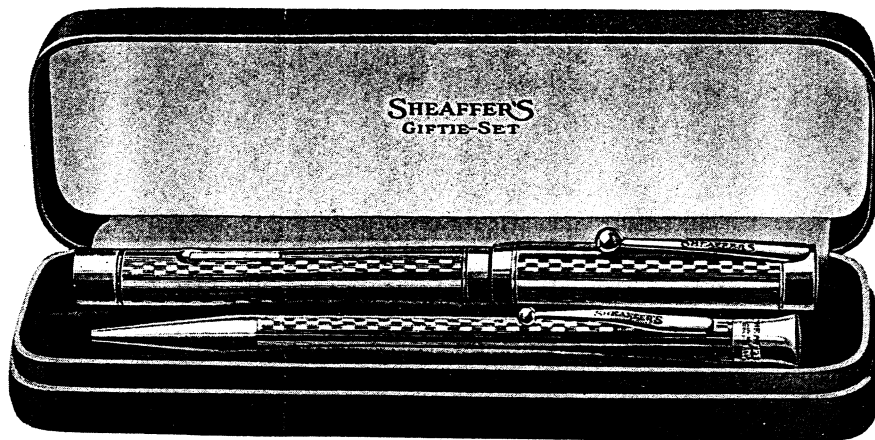

Sheaffer's Giftie Sets

Regular length—pen five inches, pencil five inches

Set No.	Pcl. No.	Pcl. Price	Pen No.	Pen Price	Set Price
C6—CT—Green Gold Filled.....		$6.00	36TC—Green Gold Filled.....	$10.50	$14.00